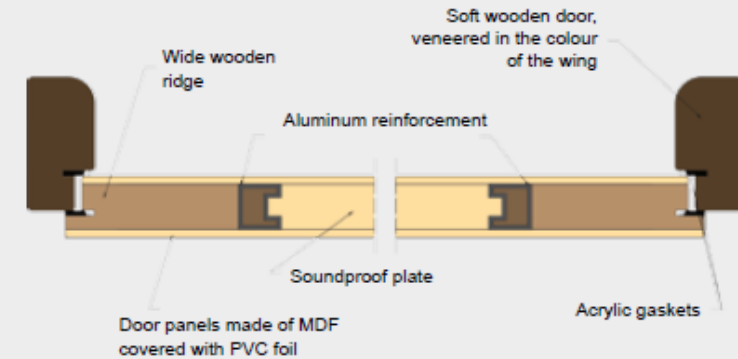

VARIANTS OF THE DOOR FRAMES:

Wooden (soft): veneered in the color of the wing with aluminum sash with a spacer.

The door is delivered as a composite with a doorstep. There are additionally drilled openings under the handle in the version with fittings.

Optional Equipment (at extra charge):

- Metal hinged covers
- Digital viewfinders
- Handles and inserts patent to choose from the offer
- Ability to shorten to the desired dimension, up to 13 cm, with a 8 to 13 cm double charge for shortcut
- Door closer

DIMENSIONS OF DOORS AND ASSEMBLY HOLES / SECTIONAL DOORS

LEAF:

- stile laminated wood covered with two MDF boards with a thickness of 6 mm
- filling with a special soundproofing plate
- Aluminum reinforcement profiles
- Leaf thickness 46 mm
- additional seal in the leaf
- Hidden connectors of decorative material
- Unique veneering technology without joining on the edge of the rebate

FRAME:

- Soft wood veneered in leaf color, with aluminum threshold and gasket

FINISH:

- PVC wood-veneer
- 2 seals (in leaf and frame)
- 3 adjustable two pivot hinges in three planes
- 2 Independent patent locks
- 3 Anti-weight bolts