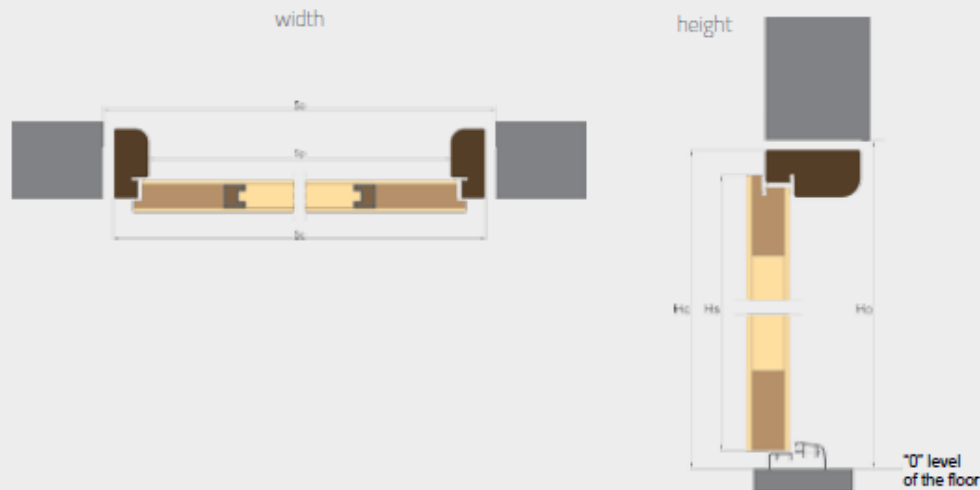

DIMENSIONS OF DOORS AND ASSEMBLY HOLES / SECTIONAL DOORS

LEAF:

- stile laminated wood covered with two MDF boards with a thickness of 6 mm
- filling with a special soundproofing plate
- Aluminum reinforcement profiles
- Leaf thickness 46 mm
- additional seal in the leaf
- Hidden connectors of decorative material
- Unique veneering technology without joining on the edge of the rebate

Door width [cm]	„90“	„80“	„80N“
Wing height Wh [mm]	2030	2030	2030
Opening width Ow [mm]	900	800	750
Total door frame height Dfh [mm]	2080	2080	2080
Total door frame width Dfw [mm]	1000	900	850
Minimal wall opening height Oh [mm]	2090	2090	2090
Minimal wall opening width [mm]	1020	920	870